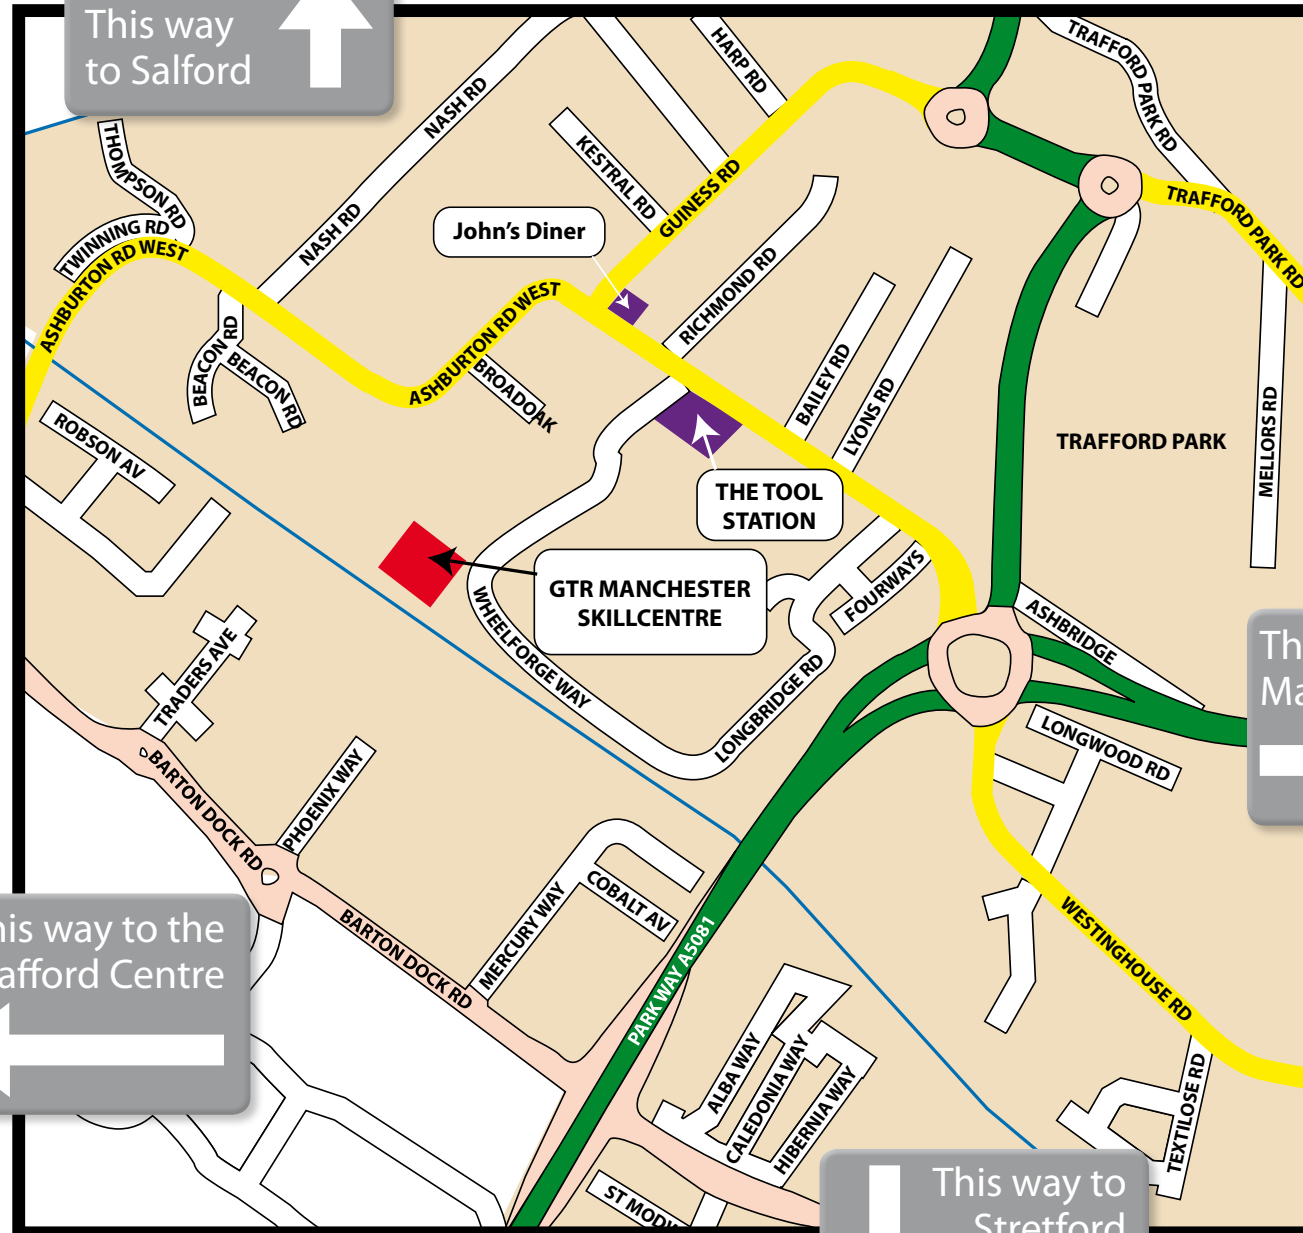

The Greater Manchester SkillCentre

SkillsCentre

Unit B, Ashburton Point
Wheelforge Way
Ashburton
Trafford Park
Manchester, M17 1EH

T: 0161 876 3300

This way
to Salford

This way to
Manchester

This way to the
Trafford Centre

This way to
Stretford